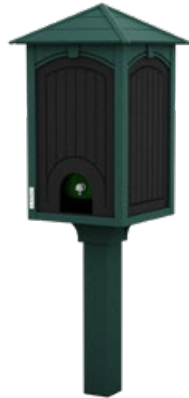

KEYSTONE SMALL WATER COOLER & WASTE STATION

KEYSTONE MEDIUM WATER COOLER & WASTE STATION,  
DOUBLE FRONT LOAD RECYCLING BIN

GREAT LAKES MEDIUM PODIUM, SMALL WATER COOLER & WASTE STATION

Beverage Solutions

### Water Cooler & Waste Stations

SIZE	DIMENSIONS
SMALL	24" W × 24" D × 74" H
MEDIUM	30" W × 24" D × 70" H
LARGE	50" W × 24" D × 70" H

All dimensions are approximate and subject to change. Call for pricing.

# WATER COOLER ENCLOSURES

SQUARE

Great Lakes

Keystone

ROUND