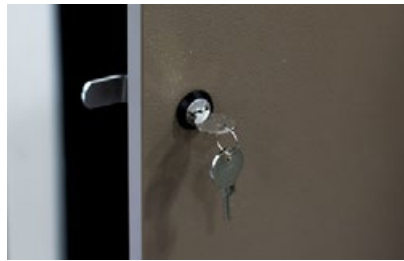

TOWEL BUGGY & SHELVING ENCLOSURES

The Towel Buggy Enclosure is our solution for high-volume towel collection, used to shield unsightly laundry bins while still providing a convenient location for guests to return their used towels. The Metro Shelving Enclosure houses your existing Metro shelf, allowing you to fold and prep towels in the back of house and roll them out when you're ready.

CUSTOMIZATION OPTIONS

add your logo

flat roof

curtain option
applies to Metro® Shelving units

lockable door

AVAILABLE COLORS

Smooth Grain (Paneling)

Green Tan White Dark Brown Dark Gray