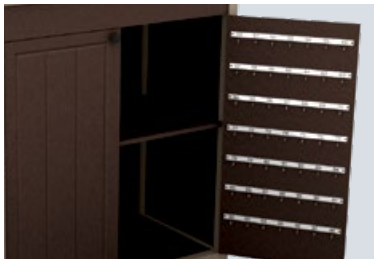

All dimensions are approximate and subject to change. Call for pricing.

Furnishings

PODIUMS

CUSTOMIZATION OPTIONS

add your logo

flat or angled

menu box

valet hooks