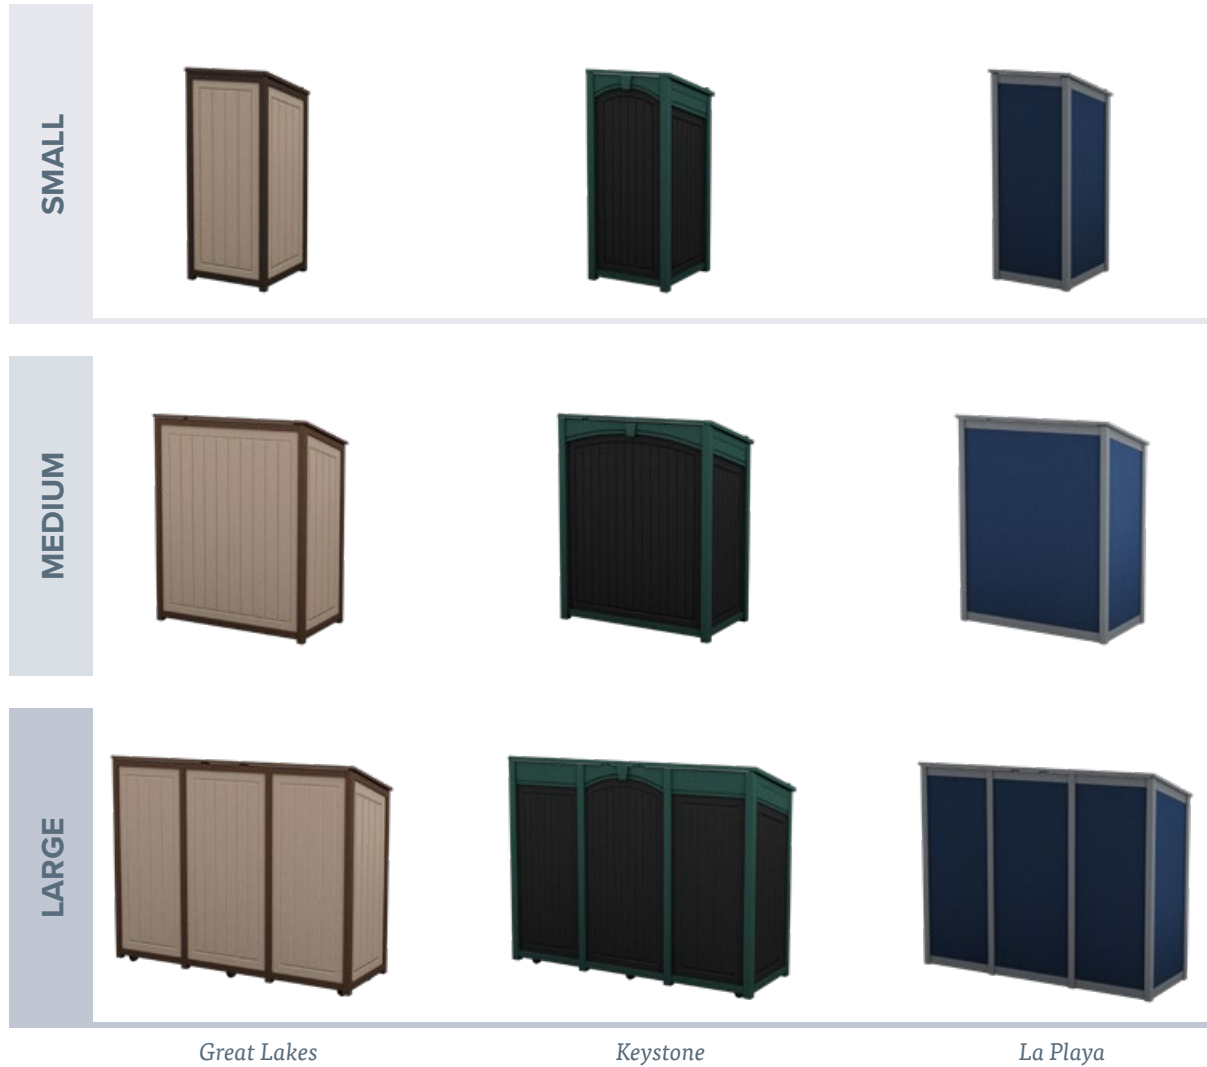

PODIUMS

First impressions matter. A Podium provides an area to greet guests or as a central location for staff. It comes standard with a hinged door to allow for out-of-sight storage or a place to keep for valet keys.

LA PLAYA MEDIUM PODIUM, MEDIUM EASEL SIGN

KEYSTONE LARGE PODIUM

GREAT LAKES MEDIUM PODIUM

Furnishings

PODIUMS

Great Lakes

Keystone

La Playa

SPECIFICATIONS

Podiums

MODEL	SIZE	DIMENSIONS
SMALL	ANGLED TOP	24" W × 21" D × 48" H
	FLAT TOP	24" W × 21" D × 47" H
MEDIUM	ANGLED TOP	40" W × 22" D × 48" H
	FLAT TOP	39" W × 22" D × 48" H
LARGE	ANGLED TOP	62" W × 22" D × 49" H
	FLAT TOP	64" W × 26" D × 47" H

All dimensions are approximate and subject to change. Call for pricing.

Furnishings

PODIUMS

CUSTOMIZATION OPTIONS

add your logo

flat or angled

menu box

valet hooks