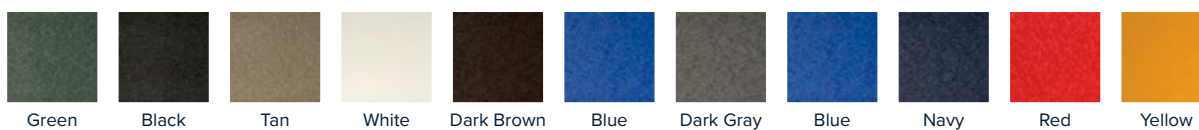

Solid Colors