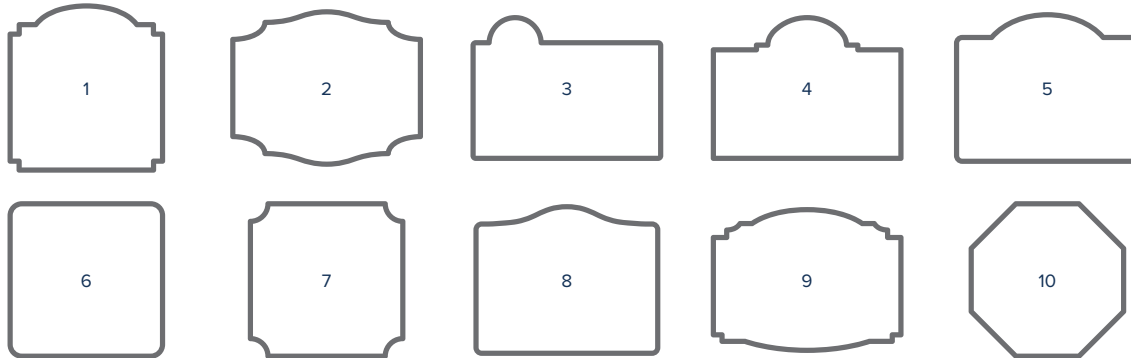

Signs

INFORMATIONAL SIGNS

SHAPE OPTIONS

Choose from one of our more popular shapes or create your own.