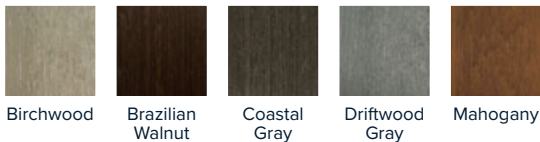

Wood Grain (Paneling)

Hardwood (Trim & Paneling)