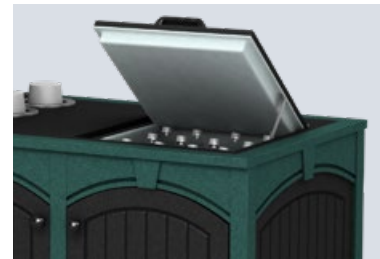

Beverage Solutions

BEVERAGE CONSOLE

CUSTOMIZATION

cooler box